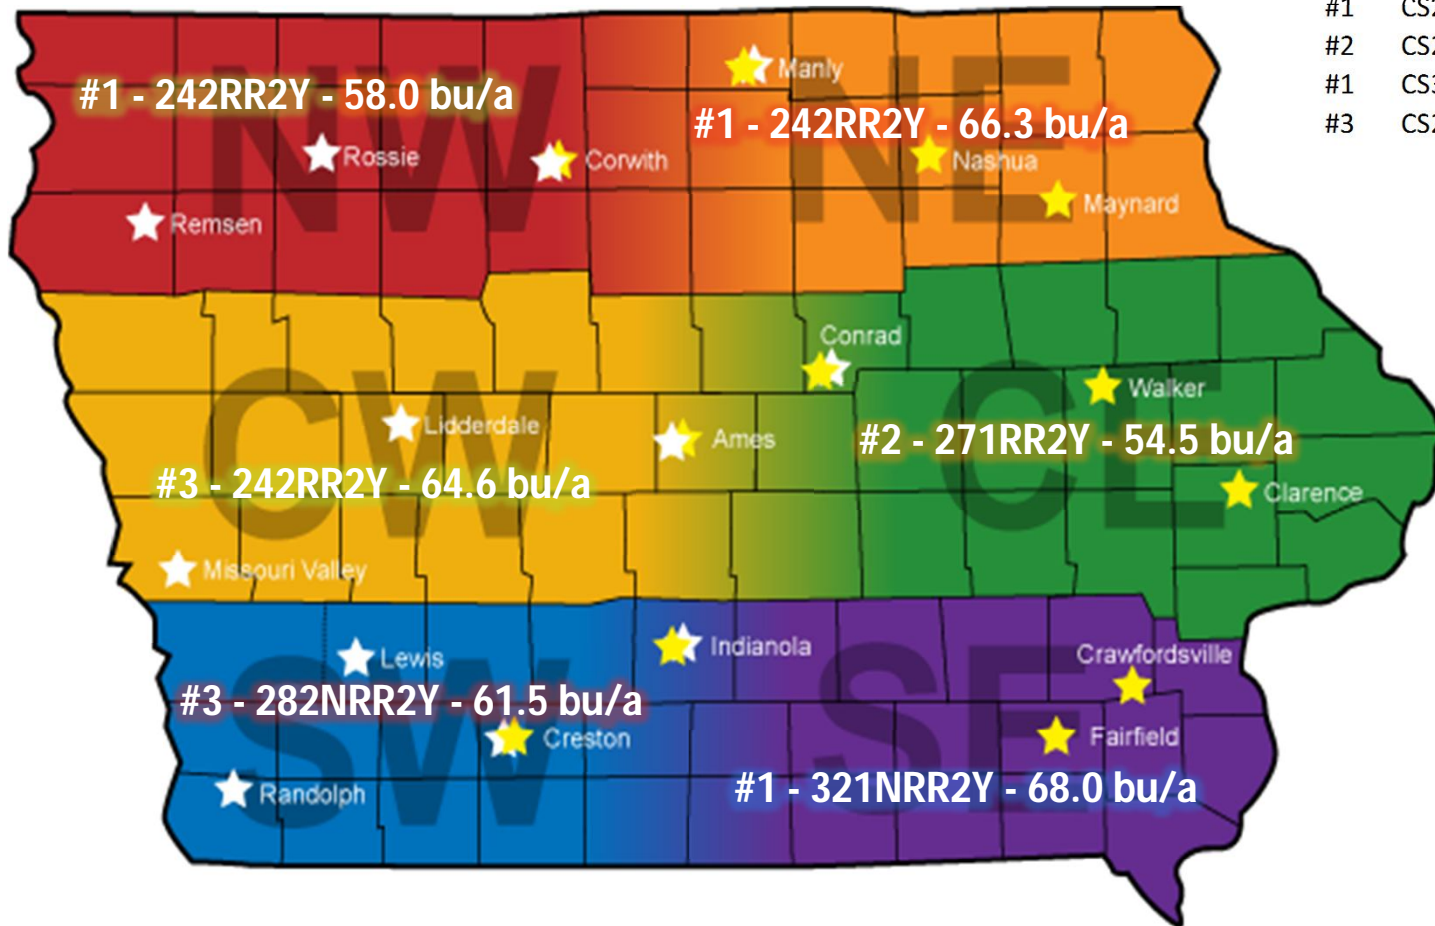

CHAMPION SEED

2010 Iowa Crop Performance Tests

Soybeans

Rank	Variety	Yield	District	Location
#3	CS242RR2Y	56.3	CE IOWA	Ames
#3	CS269NRR	53.3	CE IOWA	Walker
#2	CS271NRR2Y	54.5	CE IOWA	Walker
#3	CS242RR2Y	64.3	CW IOWA	Lidderdale
#3	CS242RR2Y	58.0	CW IOWA	Ames
#3	CS242RR2Y	64.6	CW IOWA	Conrad
#3	CS242RR2Y	54.0	NE IOWA	Manly
#1	CS242RR2Y	66.3	NE IOWA	Nashua
#1	CS242RR2Y	58.0	NW IOWA	Manly
#2	CS242RR2Y	55.2	NW IOWA	Rossie
#1	CS321NRR2Y	68.0	SE IOWA	Fairfield
#3	CS282NRR2Y	61.5	SW IOWA	Indianola

CHAMPION SEED