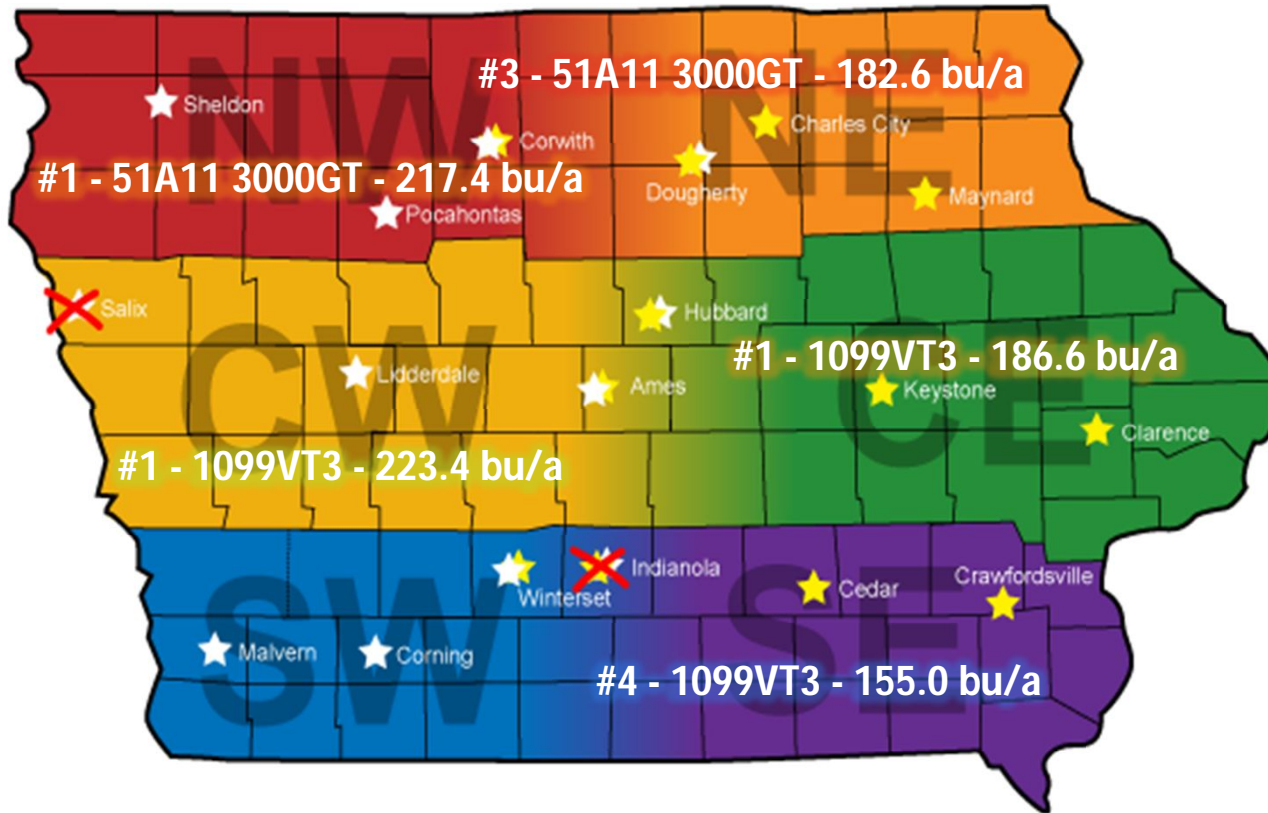

CHAMPION SEED

2010 Iowa Crop Performance Tests

Corn

1099VT3 - #1 overall in the CW District - 29.2 bu above the test average
 1099VT3 - #1 overall in the CE District - 17.1 bu above the test average
 56A11 VT/RR - #3 overall in the NW District - 12.5 bu above the test average
 51A11 3000GT - #3 overall in the NE District - 13.8 bu above the test average

Rank	Variety	Yield	District	Location
#1	1099VT3	186.6	CE IOWA	AMES
#4	1099VT3	204.2	CE IOWA	KEYSTONE
#5	56A11 VT/RR	182.5	CE IOWA	AMES
#5	1099VT3	206.0	CE IOWA	CLARENCE
#1	1099VT3	223.4	CW IOWA	HUBBARD
#3	1099VT3	206.9	CW IOWA	AMES
#3	56A11 VT/RR	213.2	CW IOWA	HUBBARD
#4	1099VT3	228.2	CW IOWA	LIDDERDALE
#3	51A11 3000GT	182.6	NE IOWA	CORWITH
#4	51A11 3000GT	228.5	NE IOWA	MAYNARD
#4	56A11 VT/RR	202.0	NE IOWA	CHARLES CITY
#1	51A11 3000GT	217.4	NW IOWA	SHELDON
#1	56A11 VT/RR	181.7	NW IOWA	POCAHONTAS
#2	56A11 VT/RR	186.4	NW IOWA	CORWITH
#2	58A10 3000GT	178.6	NW IOWA	POCAHONTAS
#3	58A10 3000GT	194.0	NW IOWA	DOUGHERTY
#4	1099VT3	118.0	SE IOWA	CEDAR
#4	1099VT3	155.0	SE IOWA	CRAWFORDSVILLE

CHAMPION SEED